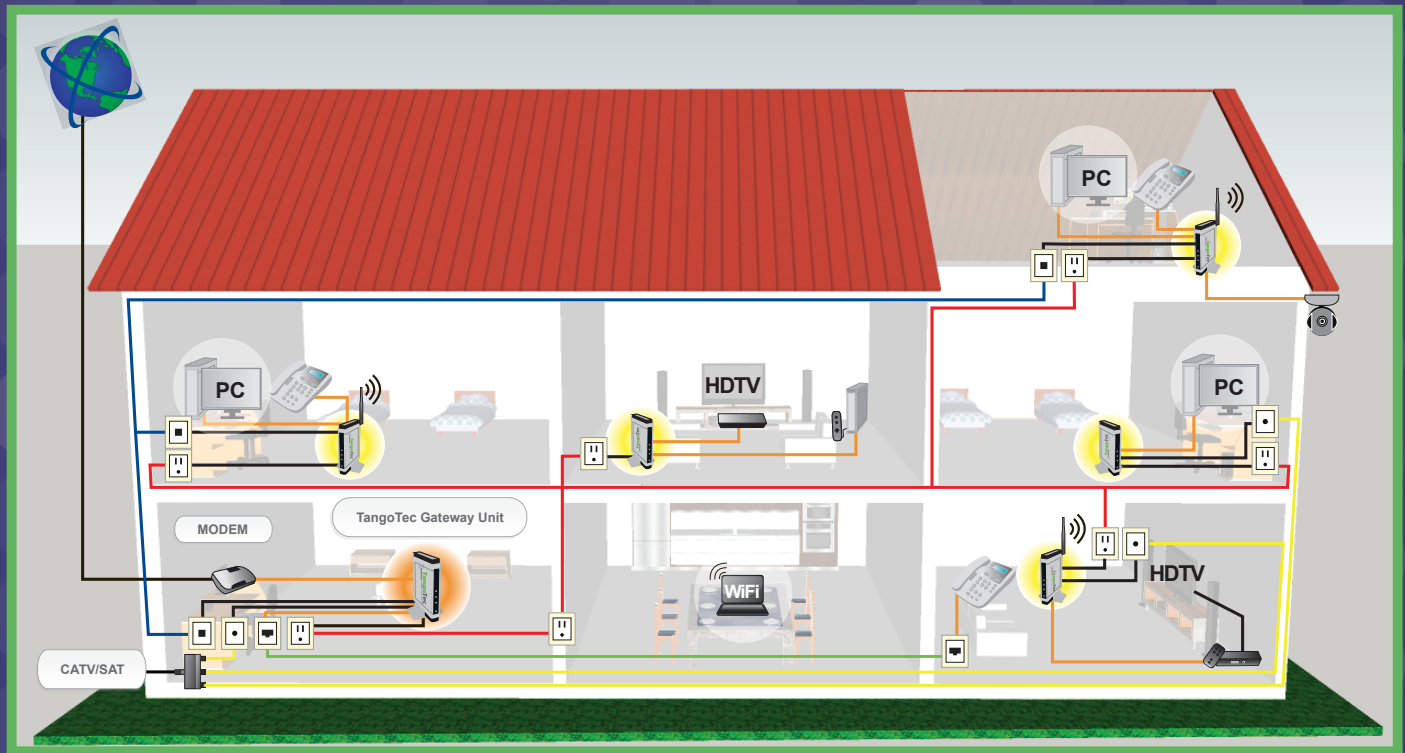

3WIRE NETWORK SYSTEM

ETHERNET OVER ALL THE EXISTING INFRASTRUCTURES
COAX, PHONE AND POWER LINE WIRES

Getting "triple play" services to every outlet in the home

- | | | | | |
|----------------------|-------------------------|----------------|----------------|---------------------------------|
| Telephone Outlet | Existing Telephone Line | Ethernet Cable | IP Camera | TangoTec WiFi AP |
| Electrical Outlet | Existing Power Line | STB | Splitter | TangoTec 4 Port Network Adapter |
| Coaxial Cable Outlet | Existing Coaxial Cable | STB+DVR | IP Phone | PON/DSL/CABLE Modem |
| CAT5 Outlet | Existing CAT5 Line | Laptop | Gaming Console | |

HOW IT WORKS

The 3Wire Network System consists of 2 elements: The 3Wire Ethernet Adapter “Gateway” and the “Remote” units which are distributed throughout the home (can be connected to every TV outlet, phone outlet AND power outlet).

IPTV streams originated at the Central Office (CO) reach the home via DSL or FIBER connections. The 3Wire Ethernet Adapter “Gateway” is connected to the DSL / Fiber MODEM via a standard 100BaseT connection. This “Gateway” Ethernet Adapter is connected to the coax, phone, and power outlets. It converts the IP streams to RF signals and transmits them over the existing coaxial, phone and power lines.

For IPTV application - a 3Wire Ethernet Adapter “Remote unit” can be connected to every TV, telephone, and power outlet in the home. It converts the RF signal back to IP format. An IP Set Top Box is connected to the 3Wire Ethernet Adapter “Remote unit” which converts the IP video streams to a common TV format.